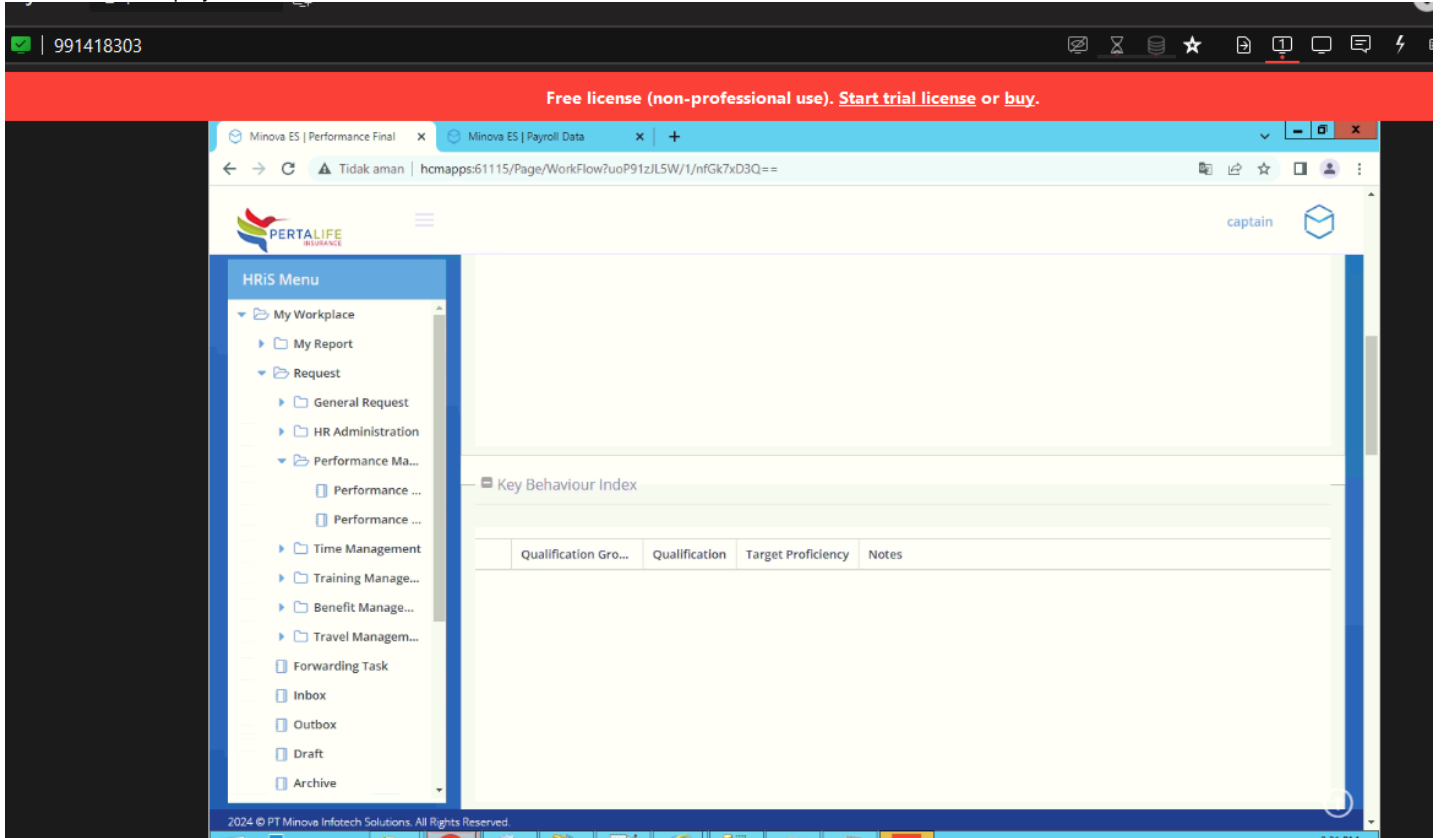

- Assignee changed from Muhammad Bintar to M Azid Wahyudi

okeh sudah di deploy

Files

clipboard-202403221013-qiw0m.png	82.1 KB	03/22/2024	Muhammad Bintar
clipboard-202404161432-uj8aq.png	110 KB	04/16/2024	Muhammad Bintar